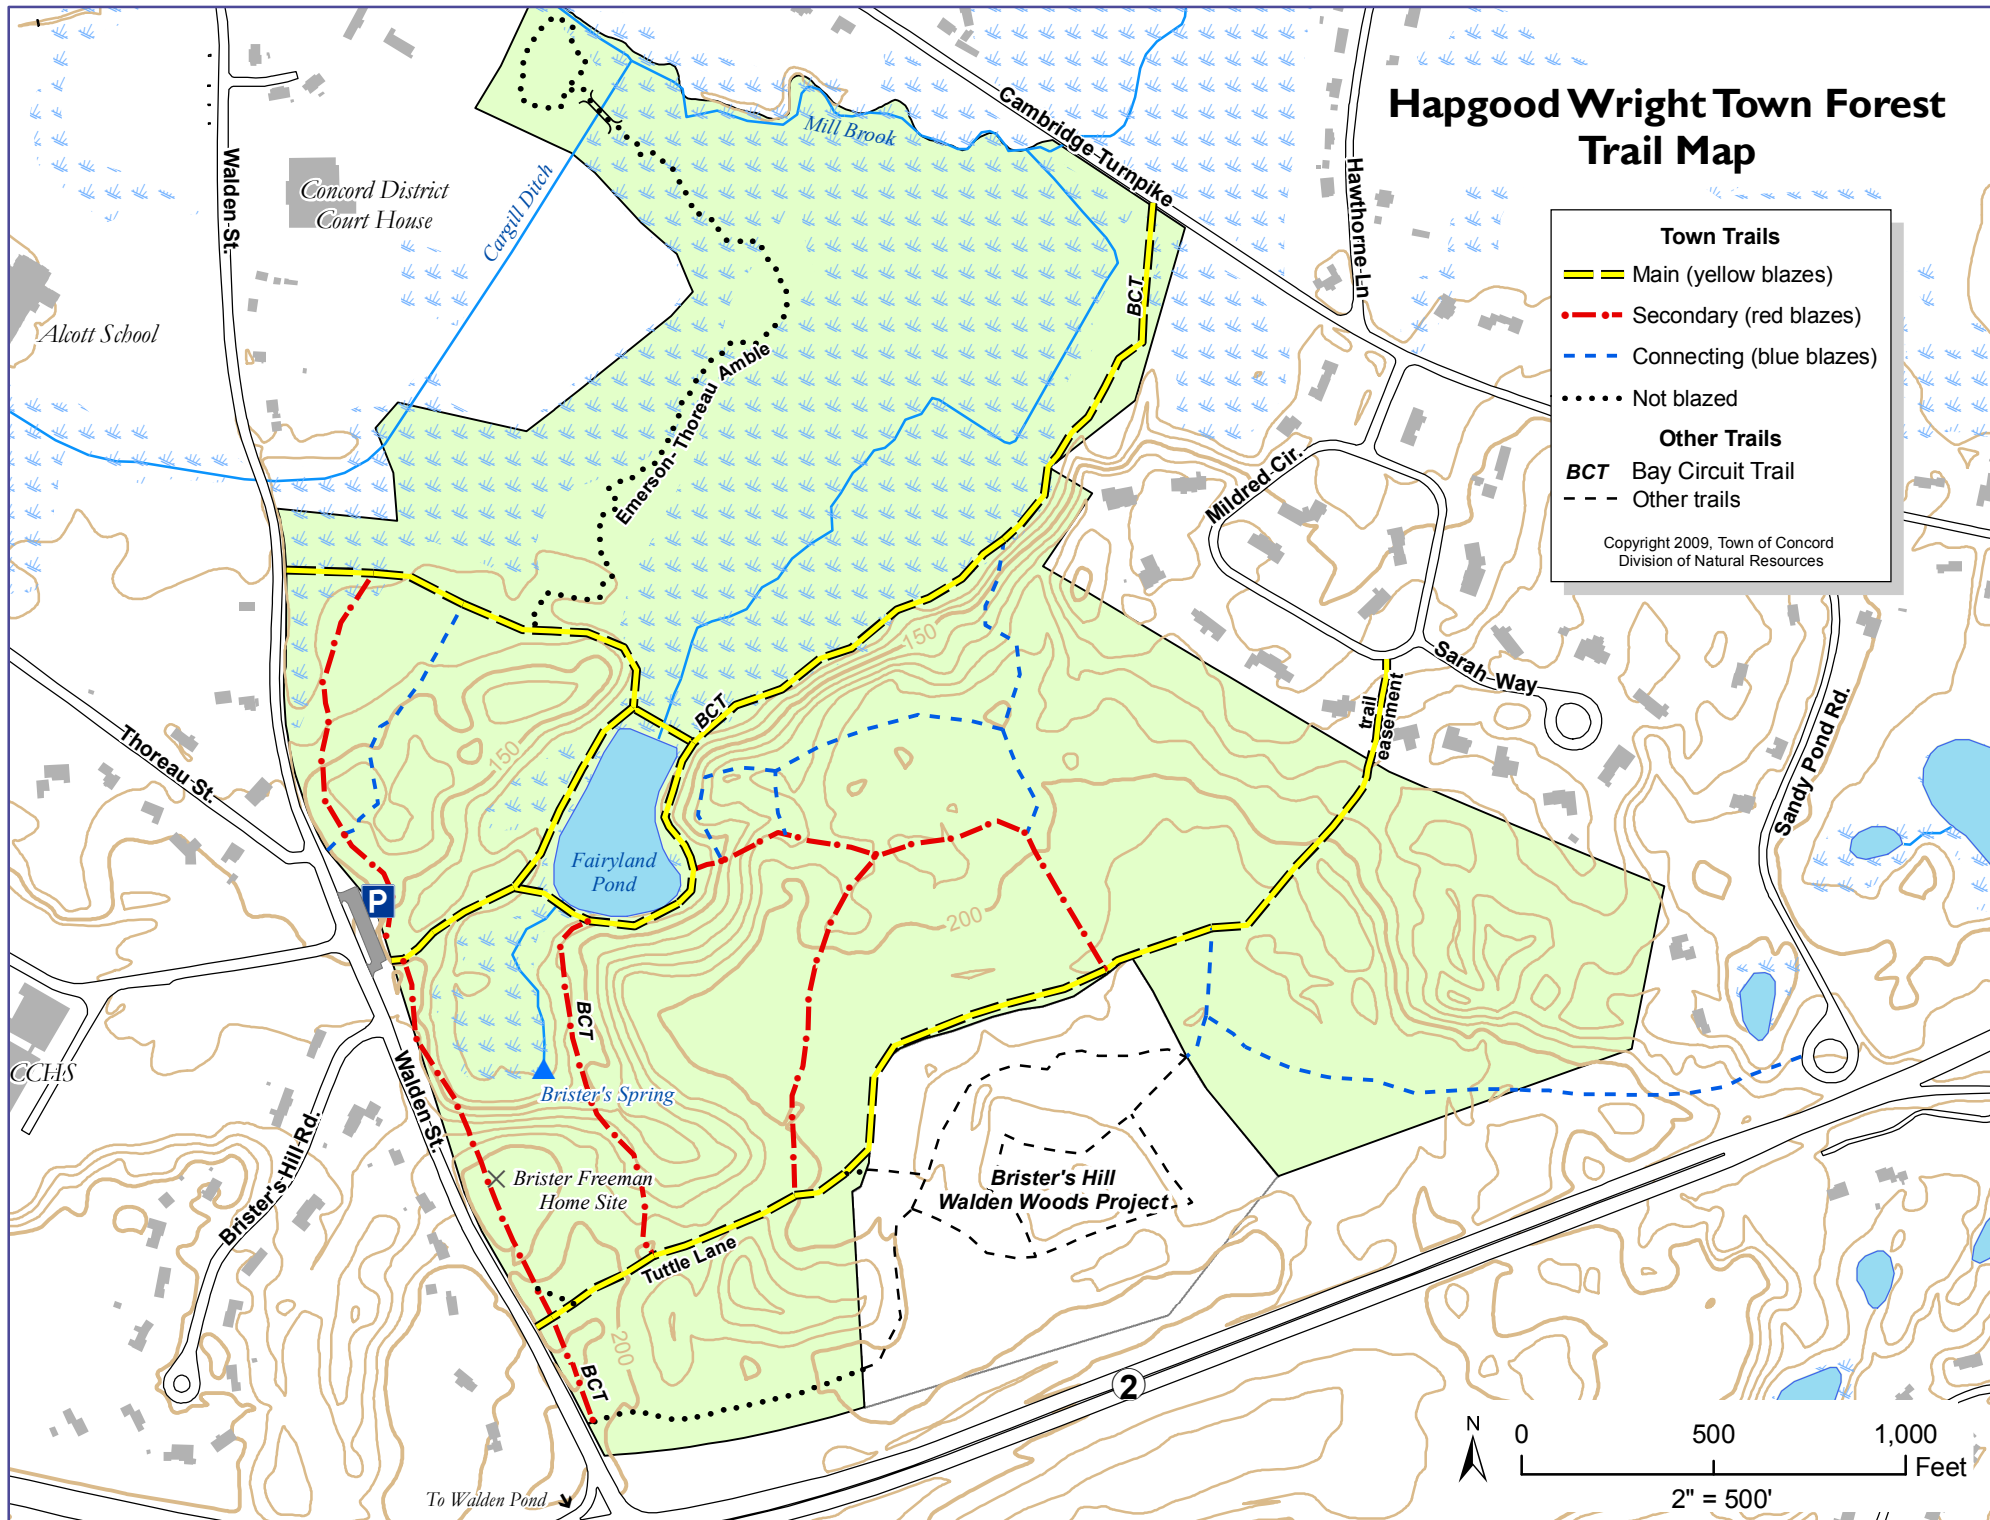

Hapgood Wright Town Forest Trail Map

Town Trails

-  Main (yellow blazes)
-  Secondary (red blazes)
-  Connecting (blue blazes)
-  Not blazed

Other Trails

-  BCT Bay Circuit Trail
-  Other trails

Copyright 2009, Town of Concord
Division of Natural Resources

To Walden Pond